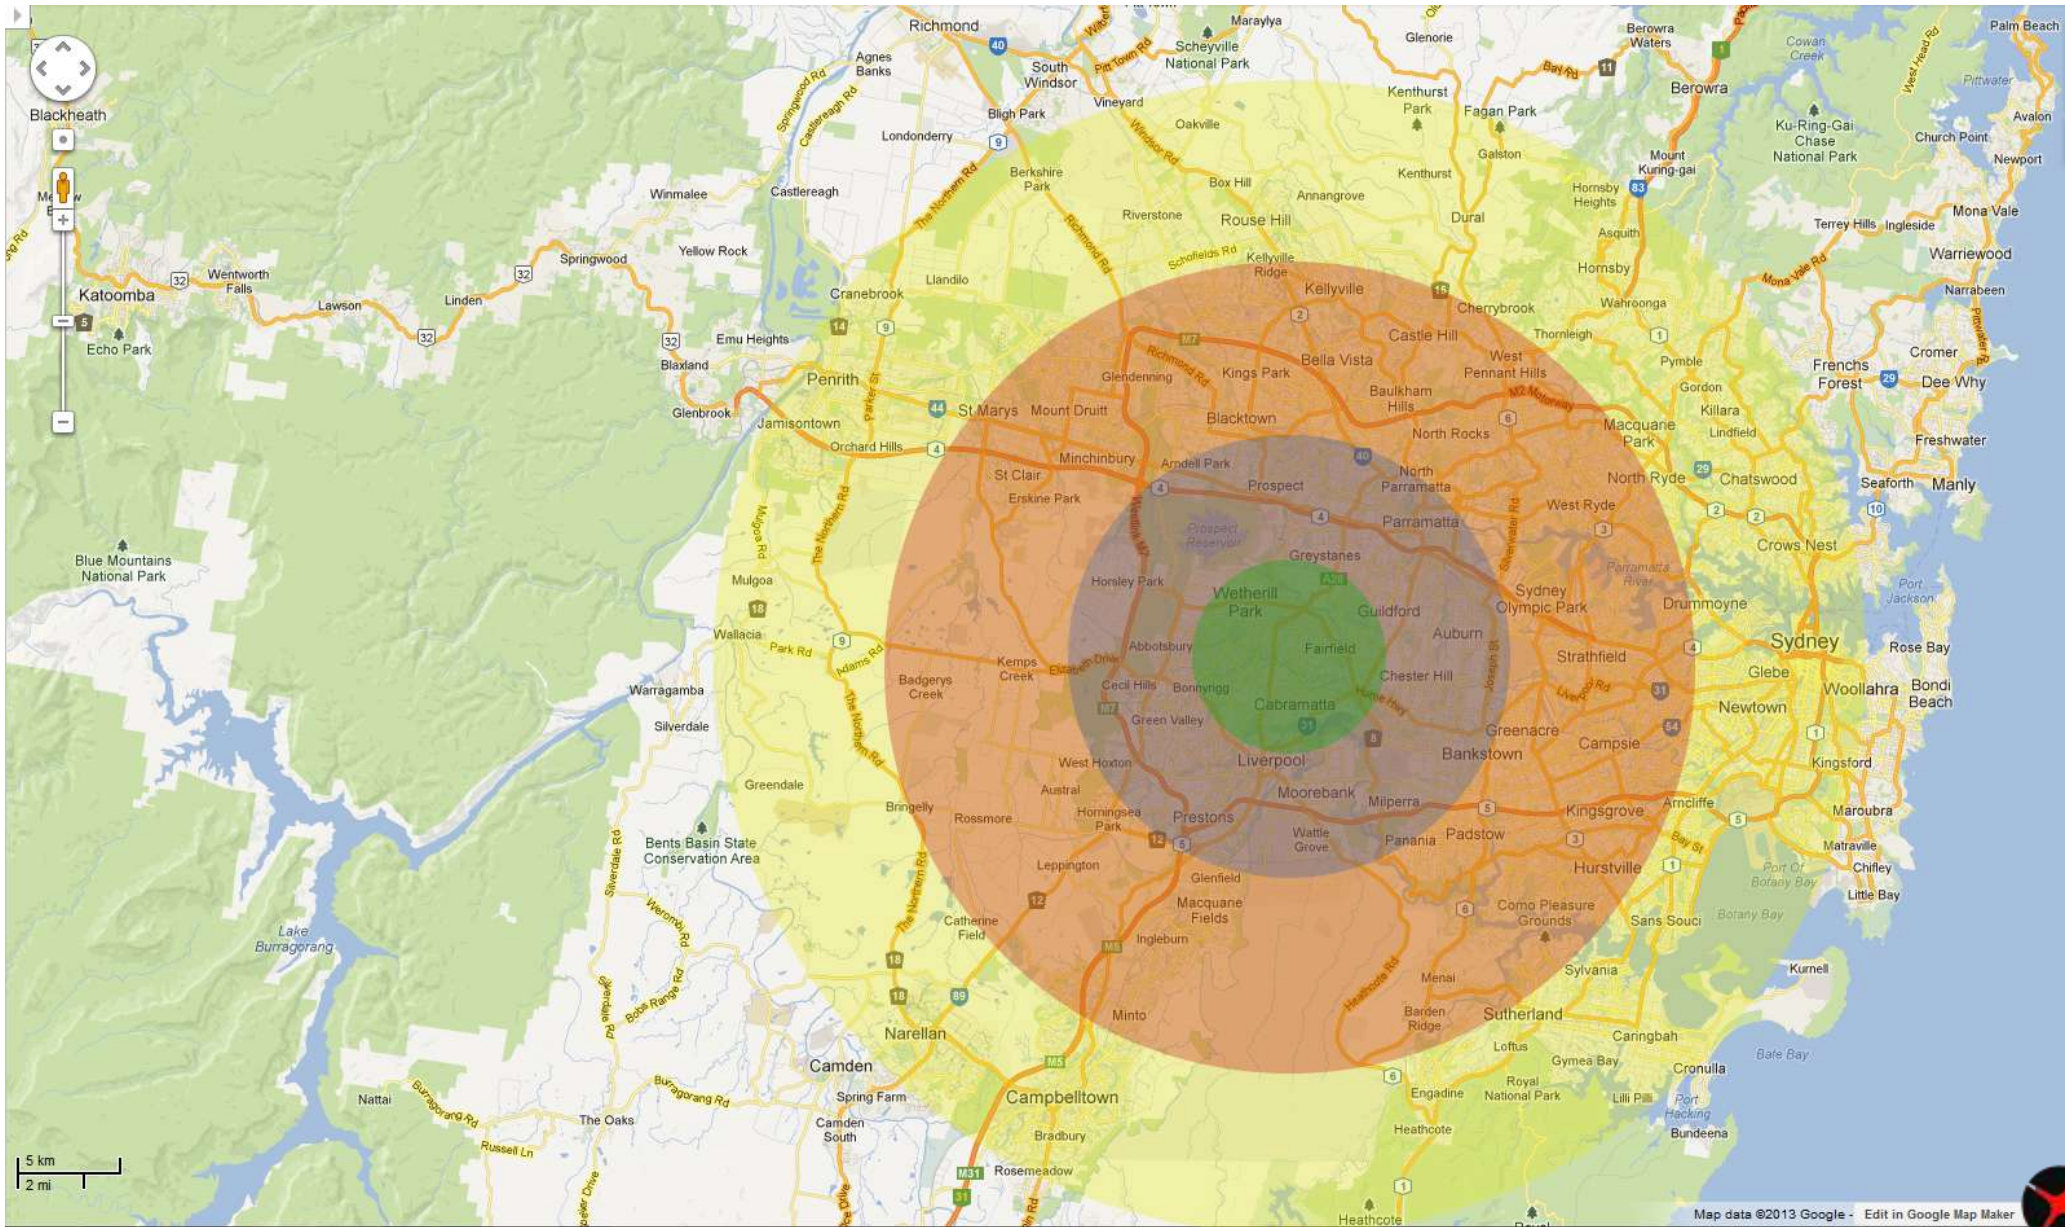

Fostography Call Out Zone Pricing

ZONE PRICING

Green \$10	Red \$35
Blue \$20	Yellow \$75

Any location outside the yellow zone please contact us, but may be charged at the Custom Travel Distance price of - 74 cents(x2) per Km, plus tolls & accommodation costs.